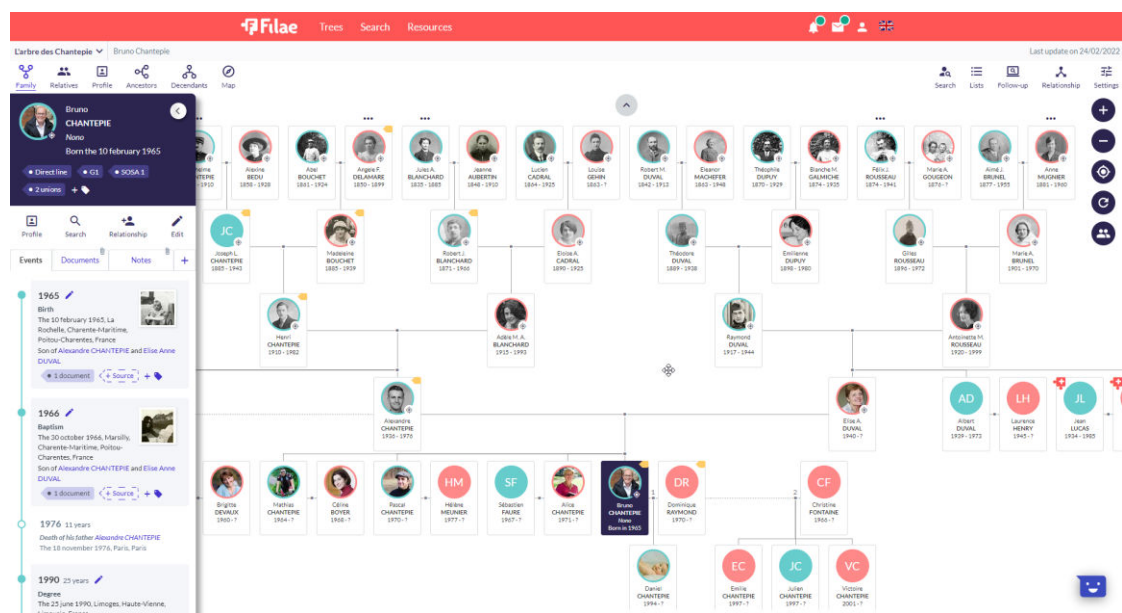

## Create your Own Free User account

- Free hosting of your tree
- Unlimited number of trees
- Unlimited storage for pictures, video or document
- Access to the knowledge base
- Automatic alerts and hints

Create your free account:

👉 <https://enconnect.filae.com/connectapi/account/register>

## Your family trees on Filae.com

- Online app
- Gedcom import supported
- Privacy settings compliant to European GDPR
- Sharing settings : private, authorization or full access
- Invite other members to see your tree for free
- Import and merge tools

Create a tree from scratch on Filae:

 <https://en.filae.com/creer-arbre-genealogique>