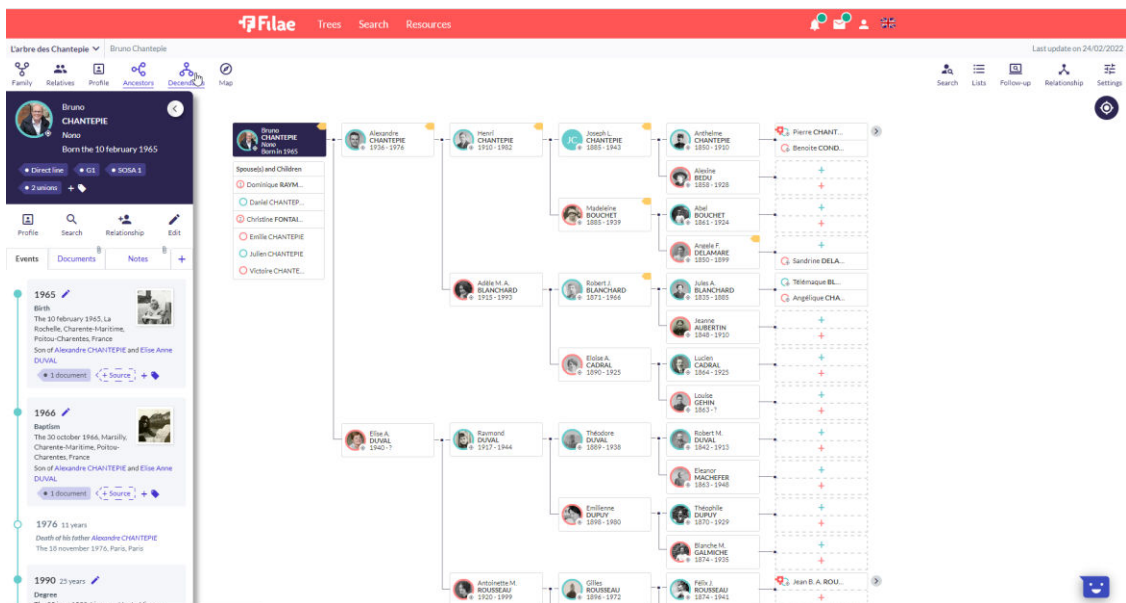

## Create your Own Free User account

- Free hosting of your tree
- Unlimited number of trees
- Unlimited storage for pictures, video or document
- Access to the knowledge base
- Automatic alerts and hints

Create your free account:

👉 <https://enconnect.filae.com/connectapi/account/register>

## Your family trees on Filae.com

- Online app
- Gedcom import supported
- Privacy settings compliant to European GDPR
- Sharing settings : private, authorization or full access
- Invite other members to see your tree for free
- Import and merge tools

Create a tree from scratch on Filae:

 <https://en.filae.com/creer-arbre-genealogique>