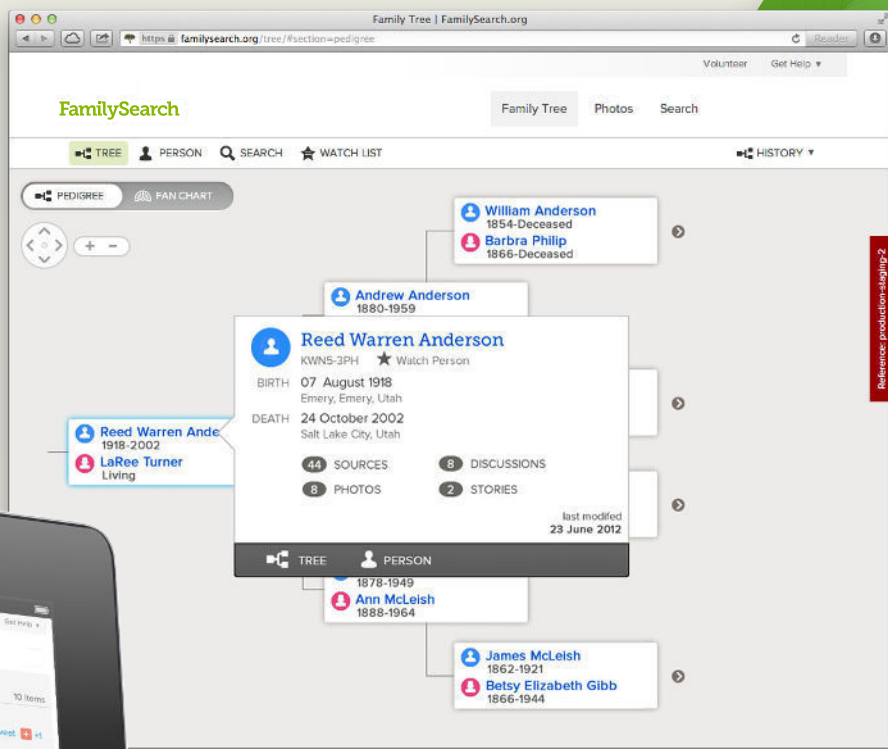

MOBILE SOCIAL GLOBAL 24/7

FamilySearch Branches out

New features allow beginners and experts to share, collaborate and add life to their family tree.

Build your family tree

Start with yourself and add roots and branches. Collaborate with other users to fill-in gaps.

Add, Tag & Share up to **5,000 photos** of your ancestors.

Research your family roots among **3.5 Billion names** with Record Search.

Add and share **Unlimited stories** about your family.

Get live help 24/7

Live support for 9 additional languages coming soon.

Family history is for young and old

“It is no coincidence that FamilySearch and other tools have come forth at a time when young people are so familiar with a wide range of information and communication technologies.