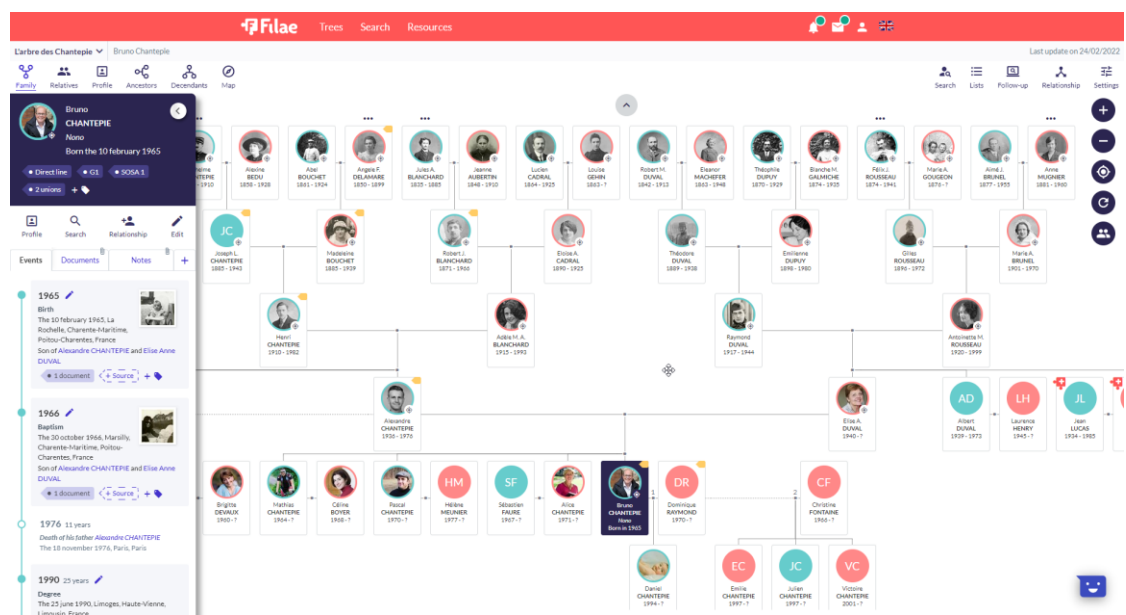

Create your free account:

 <https://enconnect.filae.com/connectapi/account/register>

Your family trees on Filae.com

- Online app
- Gedcom import supported
- Privacy settings compliant to European GDPR
- Sharing settings : private, authorization or full access
- Invite other members to see your tree for free
- Import and merge tools

Create a tree from scratch on Filae:

 <https://en.filae.com/creer-arbre-genealogique>

Records – only accessible to Premium Members

- More than 150 million of digitized French official archives
- More than 1 billion names accessible from a global search engine
- Advanced search settings: wild cards, filters, first names dictionaries, phonetic lookalike
- Largest online coverage of French civil records of the XIXth century
- Largest online coverage of French parish registers of the XVIIIth century
- Largest online coverage of French censuses for years 1872, 1906, 1911, 1921 and 1931
- Other key historical archives
- Place names geocoded
- And much more...

Access to Filae global search:

👉 <https://en.filae.com/v4/genealogie/search.mvc/search>

Access to Filae collections catalog:

👉 <https://en.filae.com/v4/genealogie/search.mvc/navigationbysources>

Premium subscriptions offer: