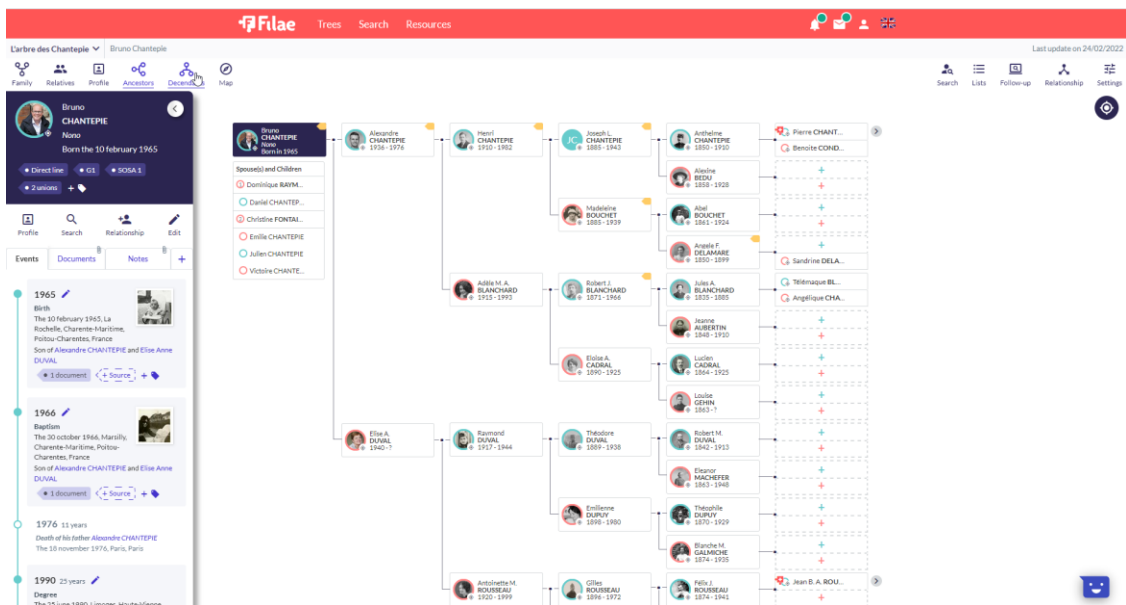

Create your free account:

 <https://enconnect.filae.com/connectapi/account/register>

Your family trees on Filae.com

- Online app
- Gedcom import supported
- Privacy settings compliant to European GDPR
- Sharing settings : private, authorization or full access
- Invite other members to see your tree for free
- Import and merge tools

Create a tree from scratch on Filae:

 <https://en.filae.com/creer-arbre-genealogique>

Records – only accessible to Premium Members

- More than 150 million of digitized French official archives
- More than 1 billion names accessible from a global search engine
- Advanced search settings: wild cards, filters, first names dictionaries, phonetic lookalike
- Largest online coverage of French civil records of the XIXth century
- Largest online coverage of French parish registers of the XVIIIth century
- Largest online coverage of French censuses for years 1872, 1906, 1911, 1921 and 1931
- Other key historical archives
- Place names geocoded
- And much more...